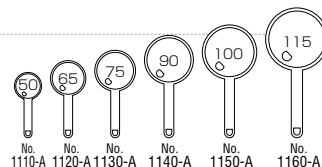

Bifocal Hard Coating Plastic Lens, Silver Color Plastic Frame & Handle

- No.1110-A **3x & 4.5x** (Bifocal Lens) 50 m_m (2")
- No.1120-A **2.5x & 4x** (Bifocal Lens) 65 m_m (2 1/2") Hook
- No.1130-A **2x & 4x** (Bifocal Lens) 75 m_m (3") Hook
- No.1140-A **2x & 4x** (Bifocal Lens) 90 m_m (3 1/2") Hook
- No.1150-A **2x & 4x** (Bifocal Lens) 100 m_m (4") Hook
- No.1160-A **1.8x & 4x** (Bifocal Lens) 115 m_m (4 1/2") Hook
- inner box : 10pcs

PL