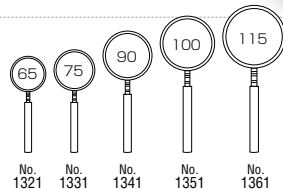

High Quality White Glass Lens, Brass Frame, Gold Plated with Wooden Handle

- No.1436 **2.5x** 75 m_m (3")
- No.1446 **2.5x** 90 m_m (3 1/2")
- inner box : 10pcs

WL

Bifocal Hard Coating Plastic Lens, Gold Plated with Wooden Handle

- No.1400 **1.8x & 3.5x** (Bifocal Lens)
- 110x145 m_m (4 3/8" x 5 3/4")
- inner box : 10pcs

With Lens Cover

PL

High Quality White Glass Lens Brass Frame, Chrome Plated with Wooden Handle

- No.1421 **3x** 65 m_m (2 1/2") WL
- No.1431 **2.5x** 75 m_m (3") WL
- No.1441 **2.5x** 90 m_m (3 1/2") WL
- No.1451-P **2x & 4x** (Bifocal Lens) 100 m_m (4") PL
- No.1461-P **1.8x & 4x** (Bifocal Lens) 115 m_m (4 1/2") PL
- inner box : 10pcs

Brass Frame, Chrome Plated with Wood Grain Plastic Handle

- No.1321 **3x** 65 m_m (2 1/2")
- No.1331 **2.5x** 75 m_m (3")
- No.1341 **2.5x** 90 m_m (3 1/2")
- No.1351 **2x** 100 m_m (4")
- No.1361 **1.8x** 115 m_m (4 1/2")
- inner box : 10pcs