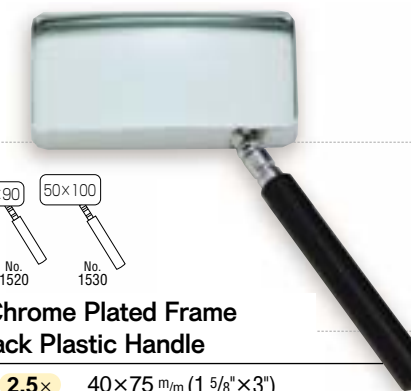

Brass Chrome Plated Frame with Black Plastic Handle

- No.1510 **2.5x** 40x75 m_m (1 5/8" x 3")
- No.1520 **2.5x** 45x90 m_m (1 3/4" x 3 1/2")
- No.1530 **2x** 50x100 m_m (2" x 4")
- inner box : 12pcs

GL

GL : glass lens type   WL : white lens type   PL : plastic lens type   Hook : A strap is available for suspending.

To order the hanging type, add an F in the end of the product number when ordering.