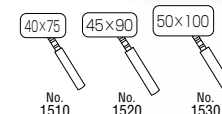

Brass Chrome Plated Frame with Black Plastic Handle

- No.1510 **2.5x** 40x75 m_m (1 5/8" x 3")
- No.1520 **2.5x** 45x90 m_m (1 3/4" x 3 1/2")
- No.1530 **2x** 50x100 m_m (2" x 4")
- inner box : 12pcs

GL

GL : glass lens type   WL : white lens type   PL : plastic lens type   Hook : A strap is available for suspending.

To order the hanging type, add an F in the end of the product number when ordering.