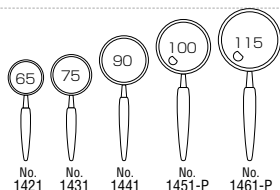

High Quality White Glass Lens, Brass Frame, Gold Plated with Wooden Handle

- No.1436 **2.5x** 75 m_m (3")
- No.1446 **2.5x** 90 m_m (3 1/2")
- inner box : 10pcs

WL

Bifocal Hard Coating Plastic Lens, Gold Plated with Wooden Handle

- No.1400 **1.8x & 3.5x** (Bifocal Lens)
- 110x145 m_m (4 3/8" x 5 3/4")
- inner box : 10pcs

With Lens Cover

PL

High Quality White Glass Lens Brass Frame, Chrome Plated with Wooden Handle

- No.1421 **3x** 65 m_m (2 1/2") WL
- No.1431 **2.5x** 75 m_m (3") WL
- No.1441 **2.5x** 90 m_m (3 1/2") WL
- No.1451-P **2x & 4x** (Bifocal Lens) 100 m_m (4") PL
- No.1461-P **1.8x & 4x** (Bifocal Lens) 115 m_m (4 1/2") PL
- inner box : 10pcs

Brass Frame, Chrome Plated with Wood Grain Plastic Handle

- No.1321 **3x** 65 m_m (2 1/2")
- No.1331 **2.5x** 75 m_m (3")
- No.1341 **2.5x** 90 m_m (3 1/2")
- No.1351 **2x** 100 m_m (4")
- No.1361 **1.8x** 115 m_m (4 1/2")
- inner box : 10pcs